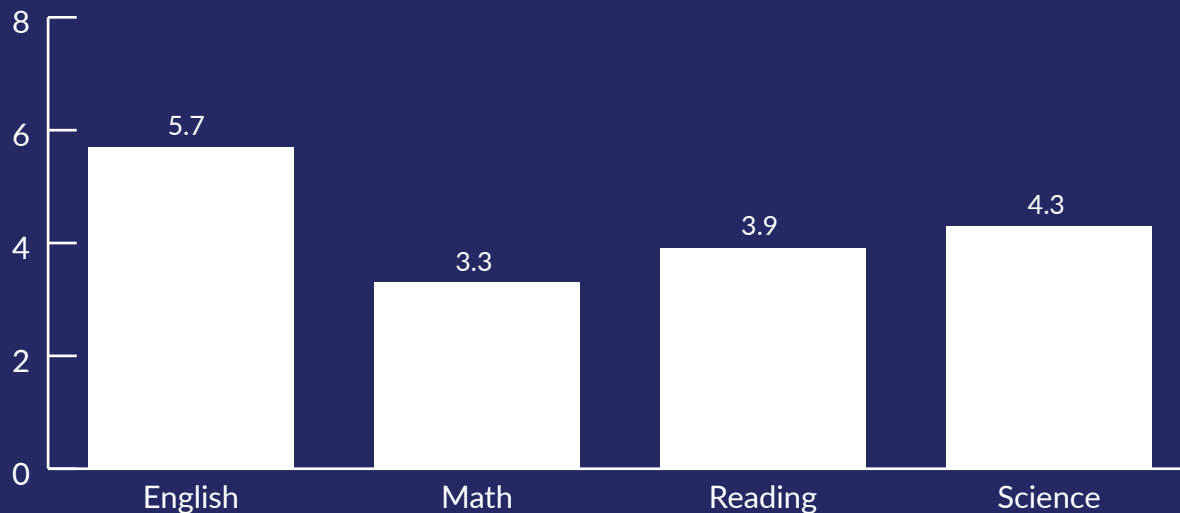

How Much Can Your ACT Score Really Increase?

Average Composite Score Increase by Starting Score

Average Section Increases

Composite Increases by Test Attempts

Diagnostic to First Official Test = 4 points

Second Official = 1 point

Third Official = 1 point

**Data based on official results from approx. 200 students who took the ACT in 2015-2016. These averages do not factor in program length with ArborBridge or preparation prior to coming to ArborBridge.