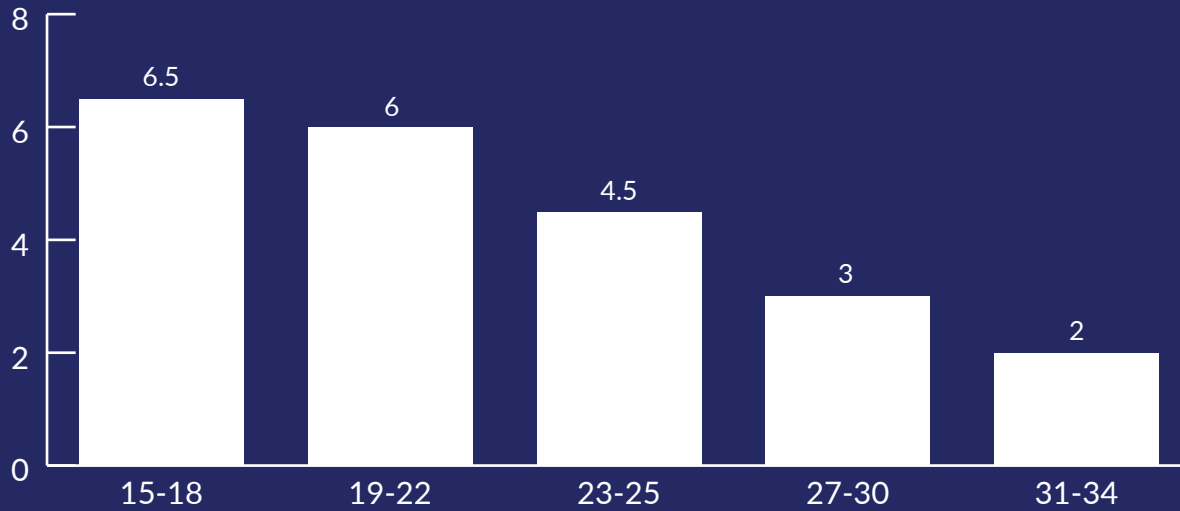

How Much Can Your ACT Score Really Increase?

Average Composite Score Increase by Starting Score

Average Section Increases

Composite Increases by Test Attempts

Diagnostic to First Official Test = 4 points

Second Official = 1 point

Third Official = 1 point

**Data based on official results from approx. 200 students who took the ACT in 2015-2016. These averages do not factor in program length with ArborBridge or preparation prior to coming to ArborBridge.